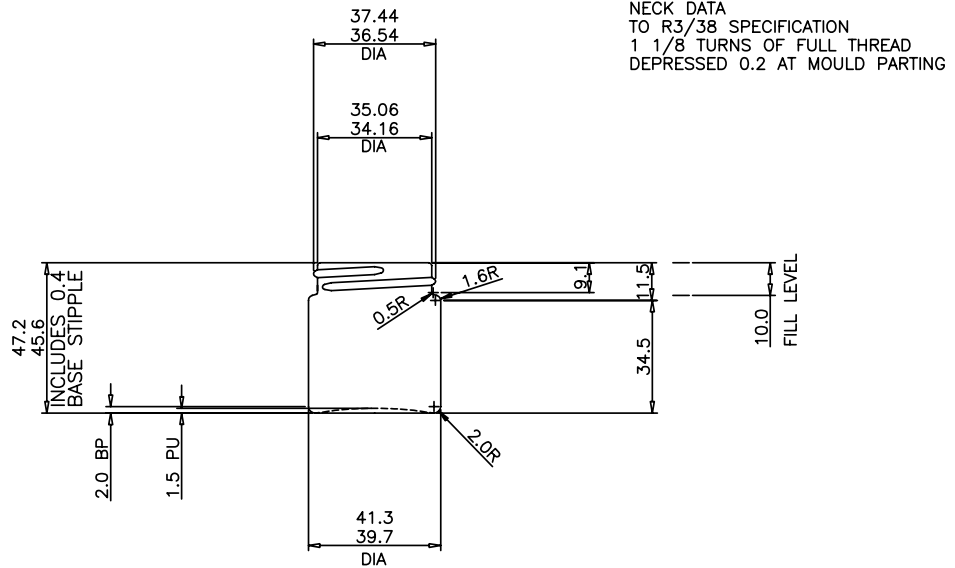

18

24

HS FRENCH FLINT

THE GLASS CONTAINER SPECIALISTS

VIEW ON BASE
SHOWING EMBOSSED MARKING
STANDING AREA EMBOSSED
WITH BAR STIPPLE

30ML WHITE FLINT SQUAT GLASS JAR

Product code	WJ30
Finish	R3/38mm
Capacity	30ml
Brim-full capacity	36ml